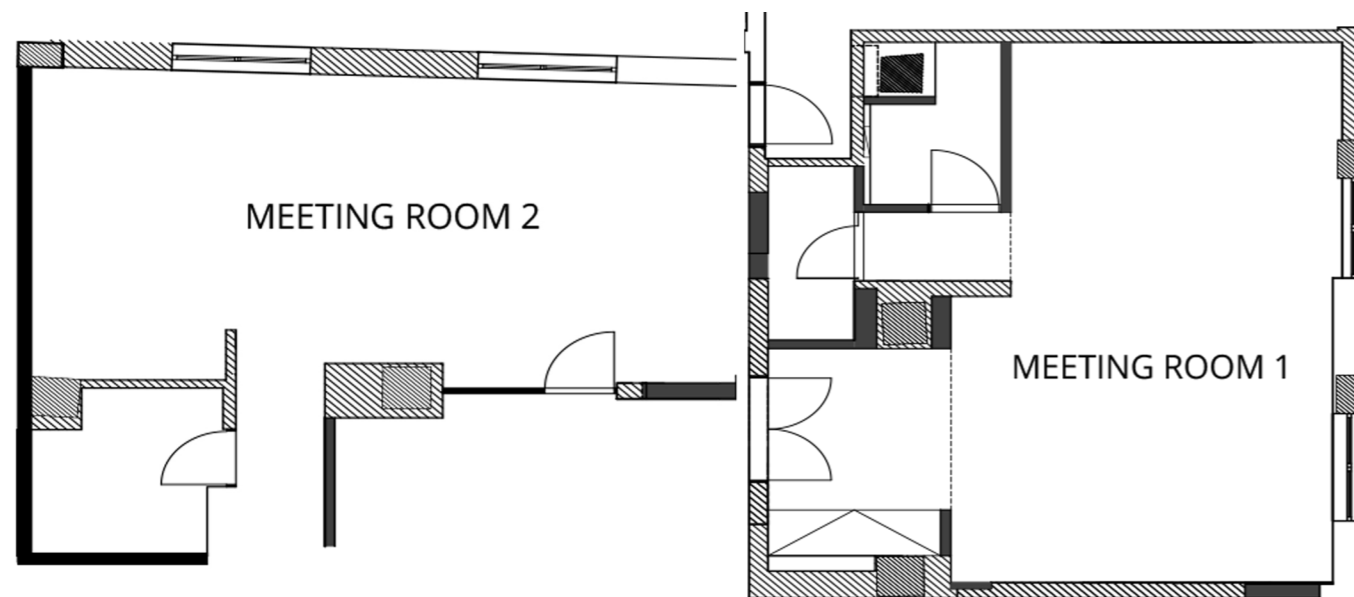

PALLAS ATHENA

GRECOTEL BOUTIQUE HOTEL

MEETING ROOM	ROOM DIMENSIONS LxW (m)	AREA (m ²)	CEILING HEIGHT (m)	THEATRE STYLE	CLASSROOM STYLE	U-SHAPE	DAYLIGHT
MEETING ROOM 1	6,93 x 3,44	40	2,50	25	20	15	✓
MEETING ROOM 2	7,20 x 3,32	40	2,50	25	20	15	✓